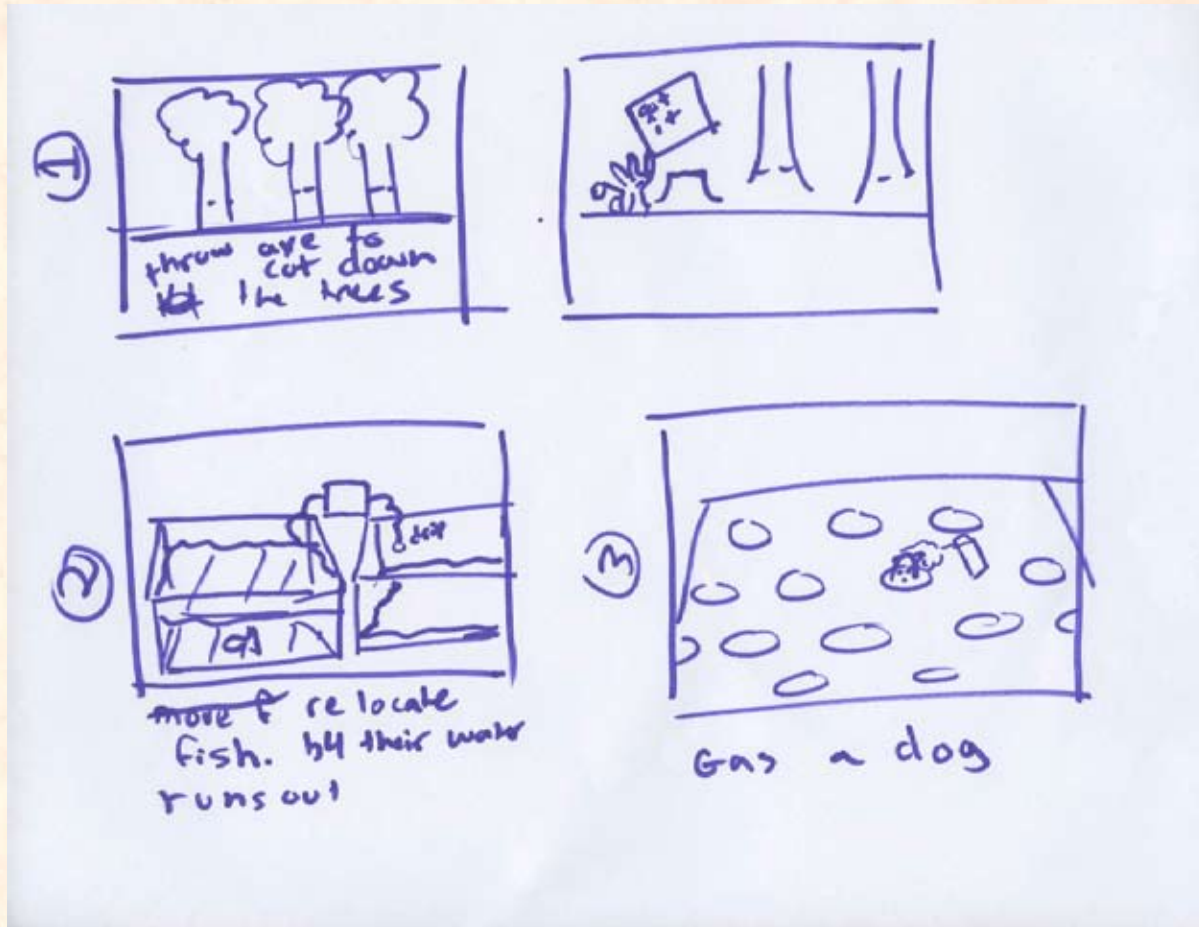

Disposable Friends Carnival

Overview:

Disposable Friends Carnival is a carnival that has a series of games that show how our daily lifestyle negatively effects animals.

The flash consists of three games.

Process Work - Sketches

Poor prairie dogs, always in the way.

Process Work - Sketches

Kill livestock to feed the town. Unfortunately killing them is not enough in the long run.

Process Work - Sketches

Original sketches for the carnival games.

Process Work - Concept Illustrations

Initial concept illustrations. The idea was a scene that worsened in condition when you completed tasks in a scene.

Process Work - Concept Illustrations

Animal crushed below cut down tree.

Hobo squirrel, now accepting handouts!
Where's a squirrel to go when you cut down it's trees?

Process Work - Tests and Styles

Abandoned Fish tank game: Pump water from one tank to the other before the time runs out. Catch is that there are fish in the tank of water you are pumping from.